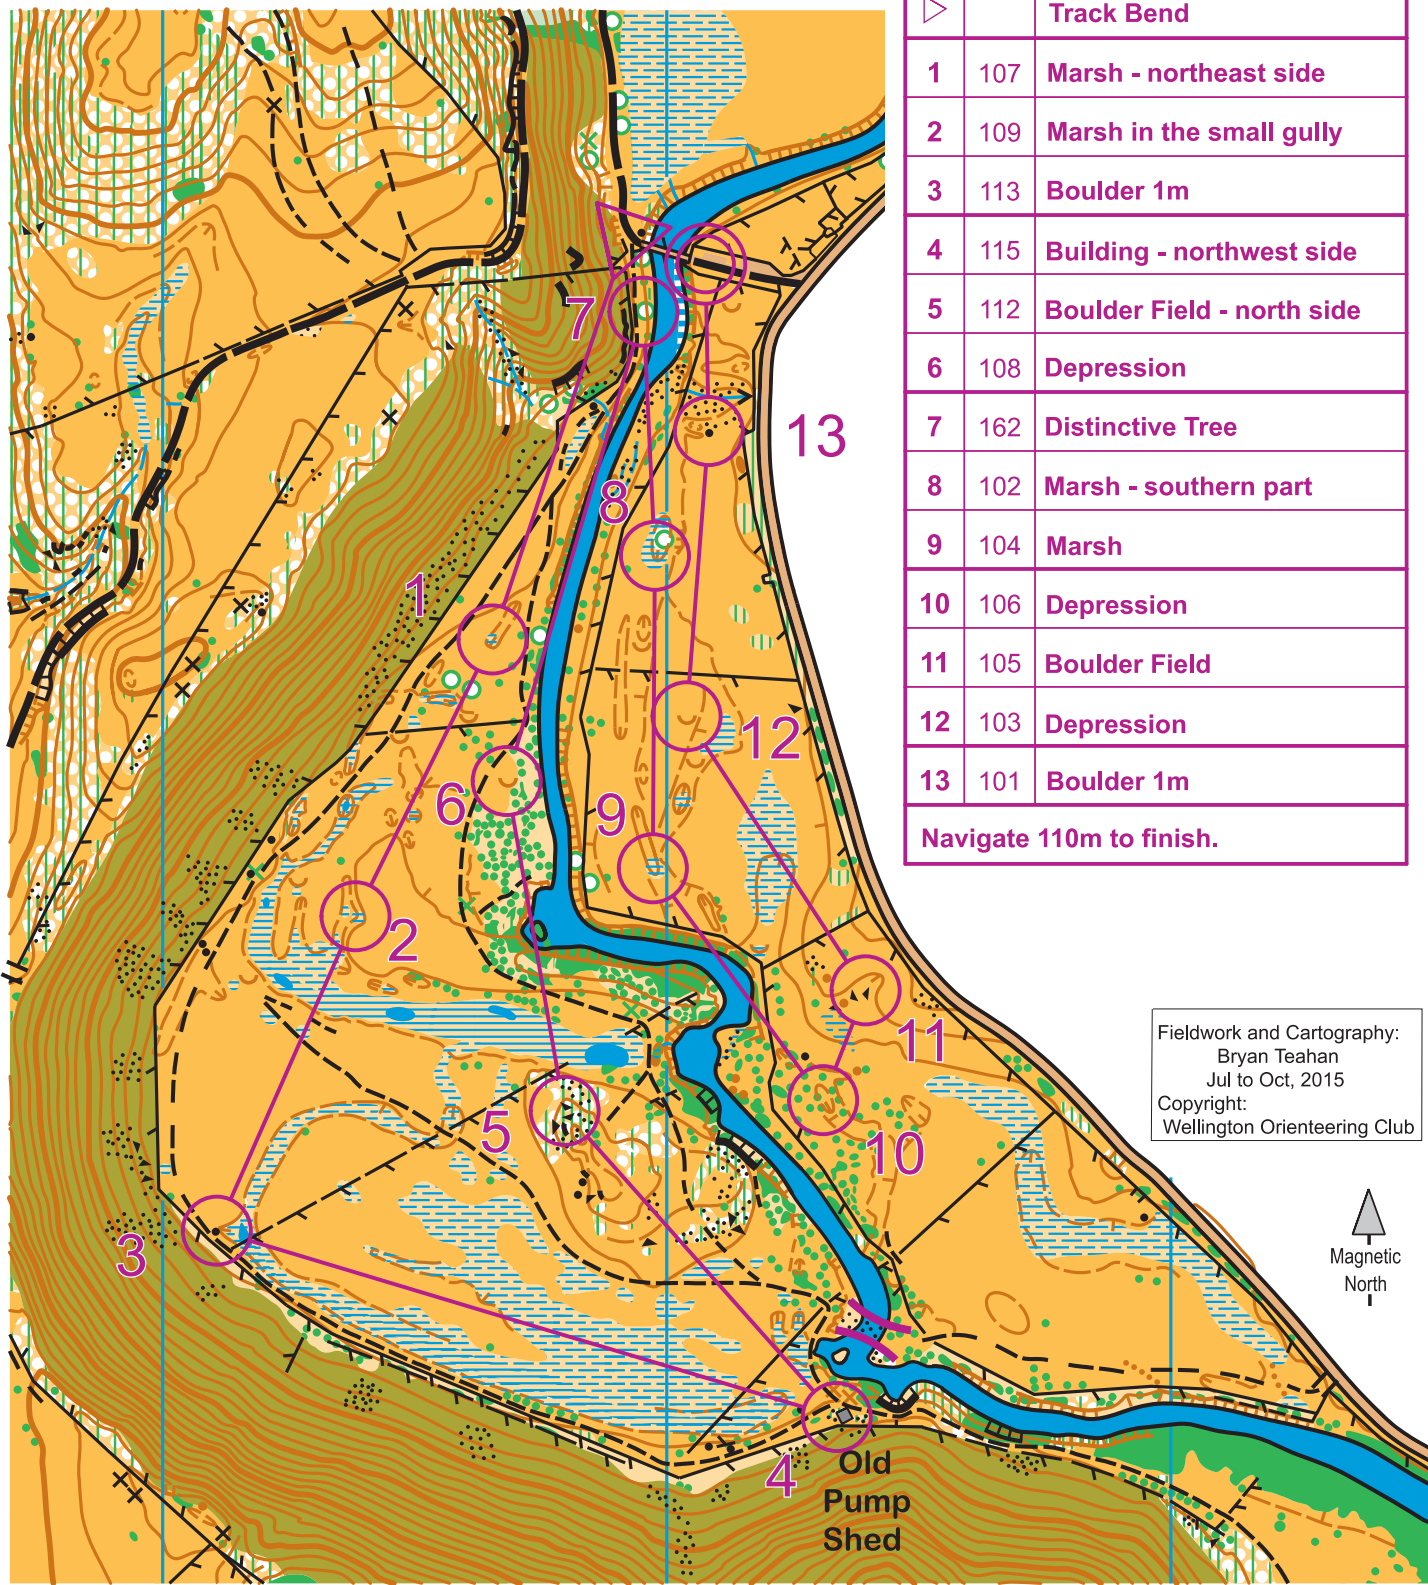

N
The Old Pump Shed

East Harbour
REGIONAL PARK

The Classic
29th Anniversary
8 November 2015

Scale 1:5000
Contours 5m

Yellow		3.1 km	50 m
▷		Track Bend	
1	107	Marsh - northeast side	
2	109	Marsh in the small gully	
3	113	Boulder 1m	
4	115	Building - northwest side	
5	112	Boulder Field - north side	
6	108	Depression	
7	162	Distinctive Tree	
8	102	Marsh - southern part	
9	104	Marsh	
10	106	Depression	
11	105	Boulder Field	
12	103	Depression	
13	101	Boulder 1m	
Navigate 110m to finish.			

Fieldwork and Cartography:
Bryan Teahan
Jul to Oct, 2015
Copyright:
Wellington Orienteering Club