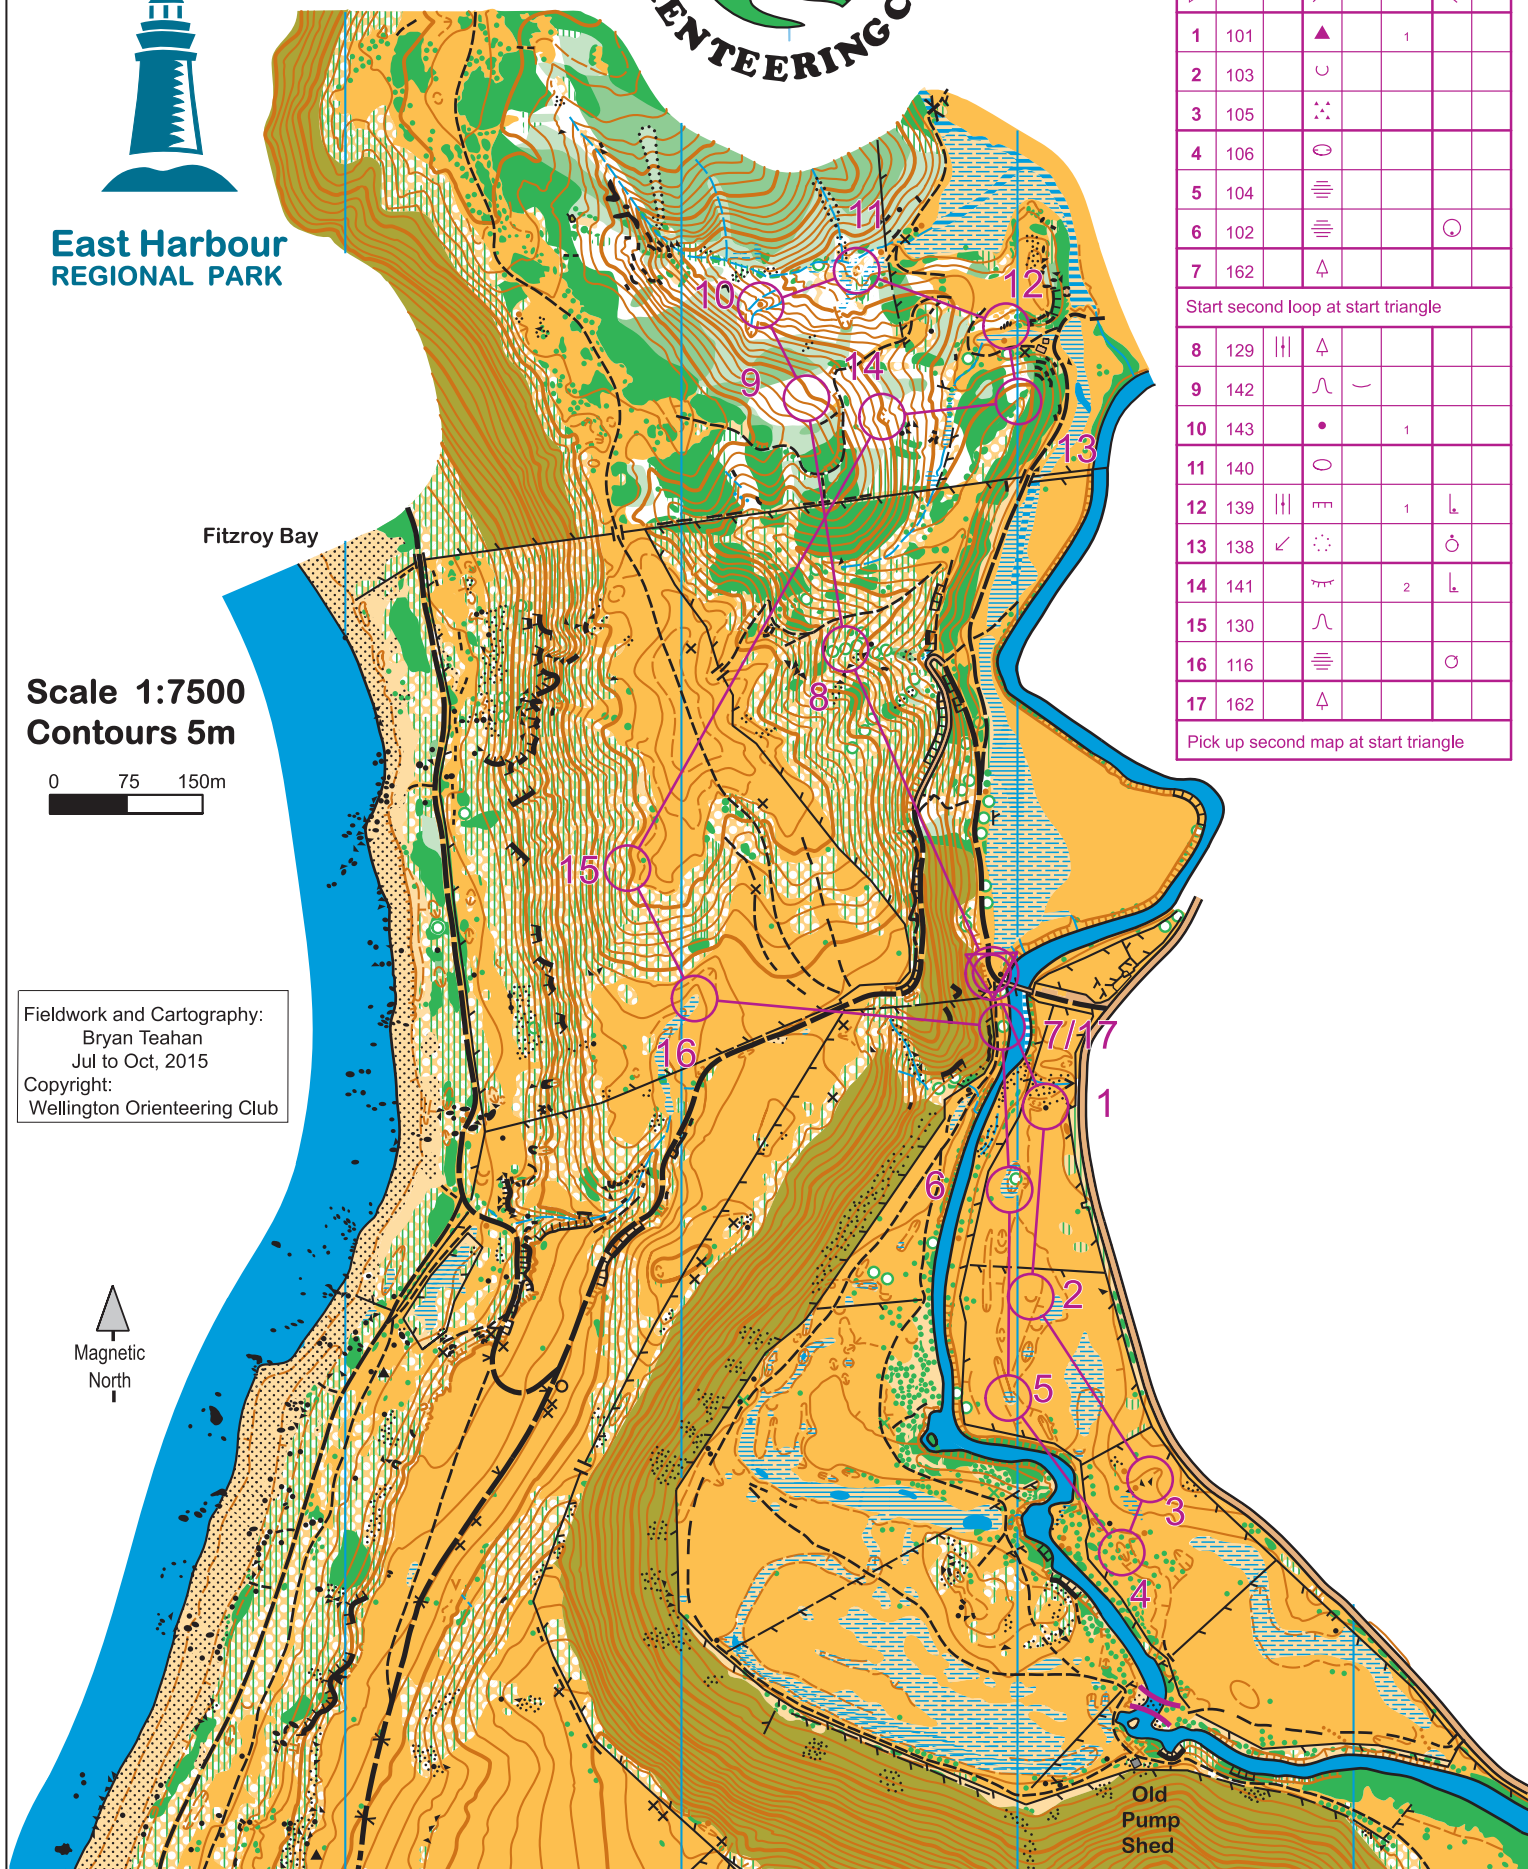

The Classic 29th Anniversary 8 November 2015

N
Fitzroy Bay

East Harbour
REGIONAL PARK

Fitzroy Bay

Scale 1:7500
Contours 5m

0 75 150m

Fieldwork and Cartography:
Bryan Teahan
Jul to Oct, 2015
Copyright:
Wellington Orienteering Club

	Course 2A2		3,4 km		205 m
	▷		↗		◁
1	101	▲		1	
2	103	∪			
3	105	⋮			
4	106	○			
5	104	≡			
6	102	≡			○
7	162	△			
Start second loop at start triangle					
8	129		△		
9	142	∩	∩		
10	143	•		1	
11	140	○			
12	139		≡	1	⊥
13	138	↙	⋮		○
14	141	≡		2	⊥
15	130	∩			
16	116	≡			○
17	162	△			
Pick up second map at start triangle					

Old Pump
Shed