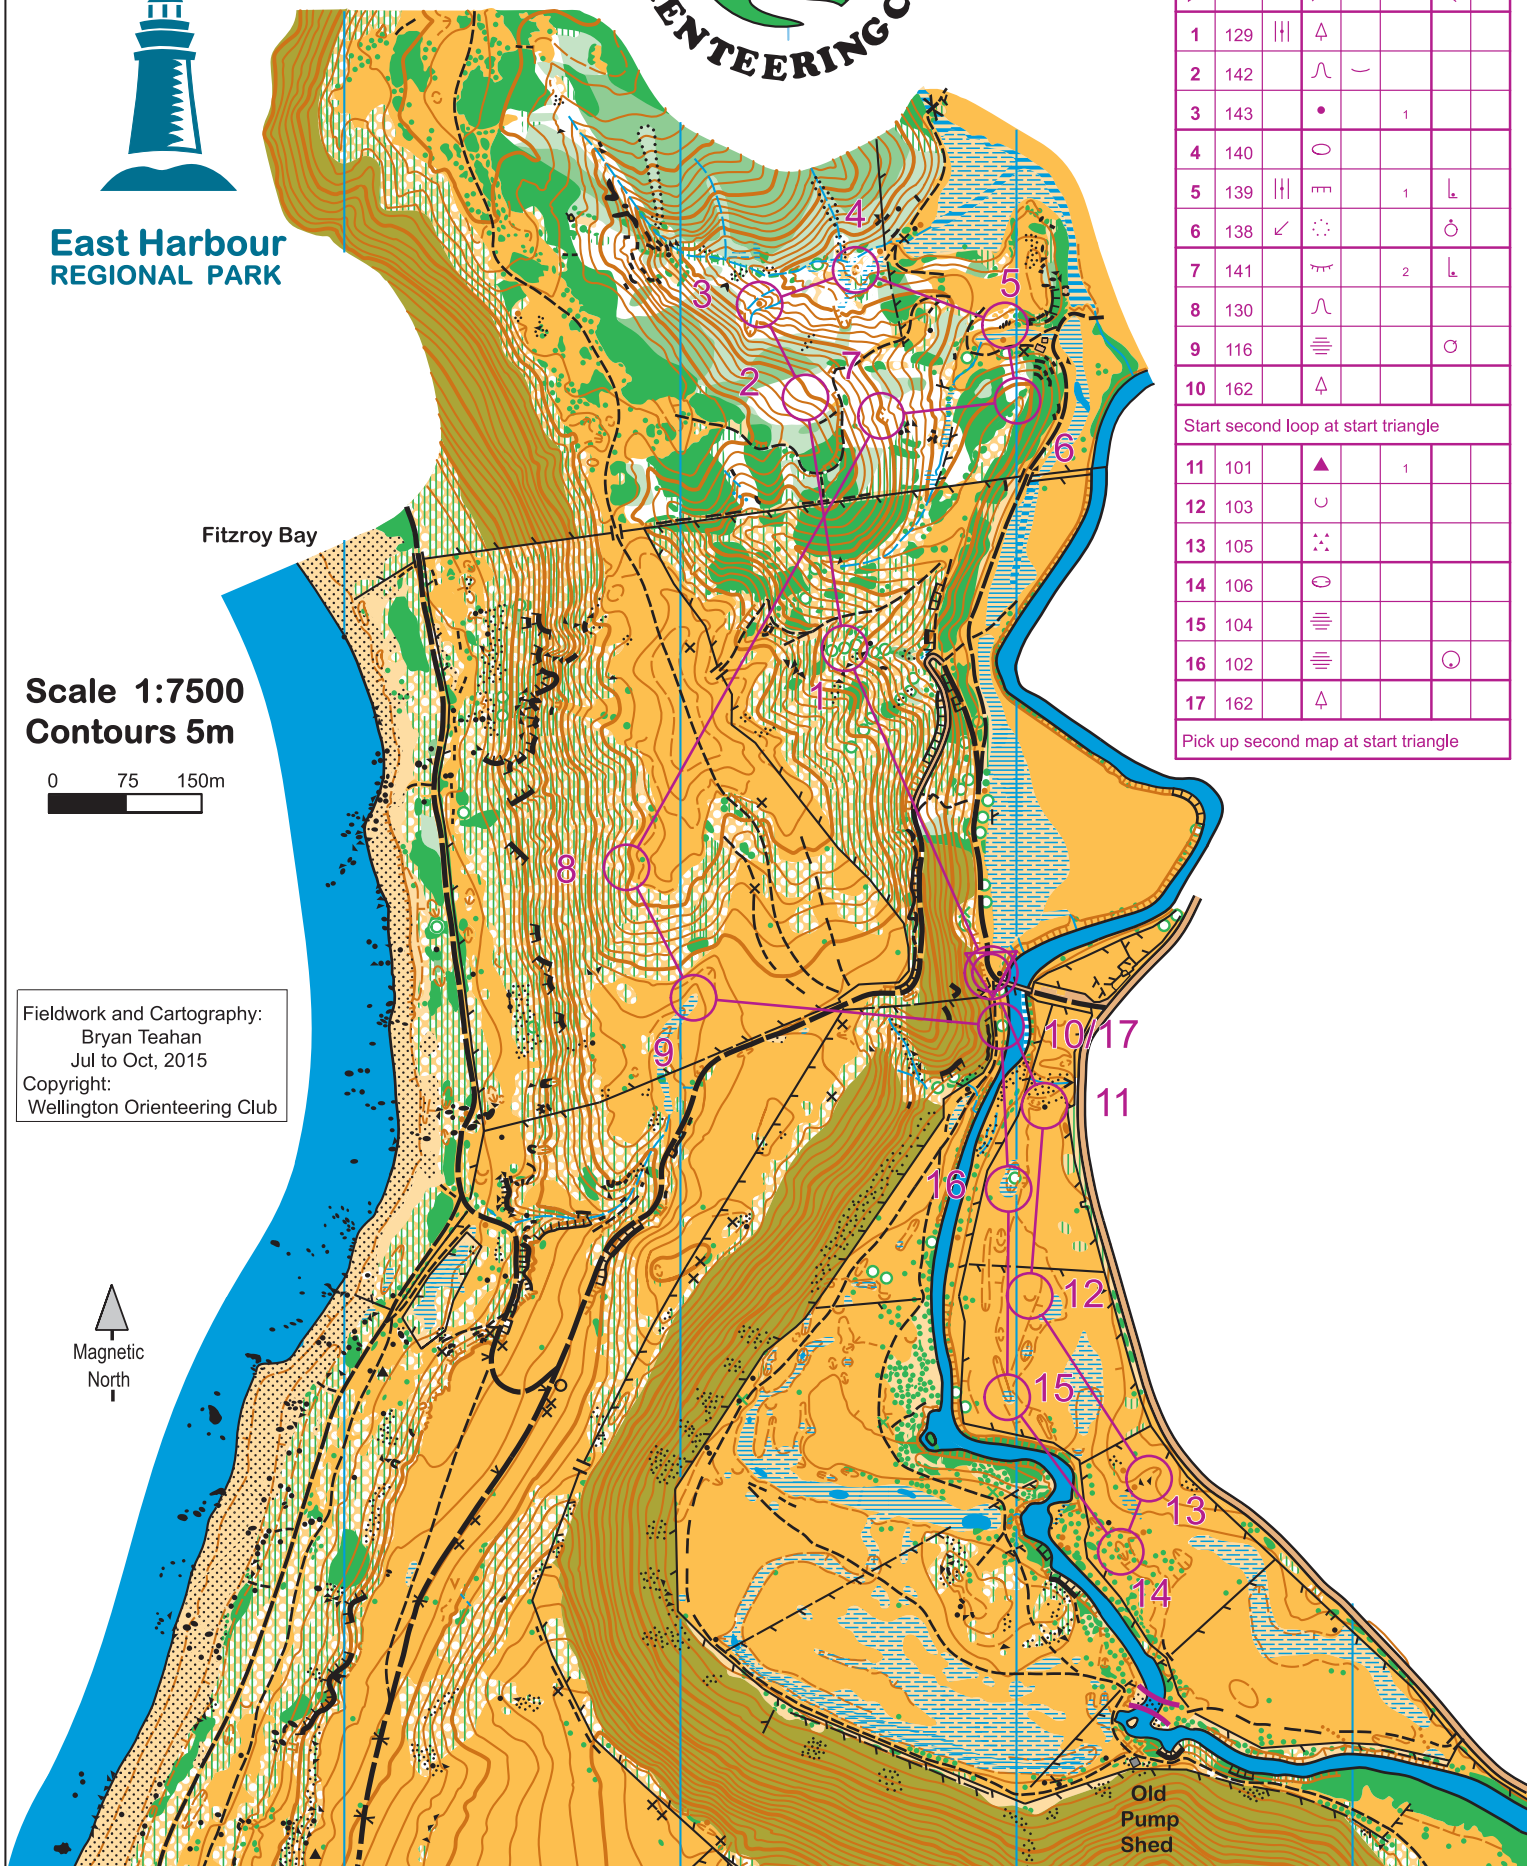

The Classic 29th Anniversary 8 November 2015

N
Fitzroy Bay

East Harbour
REGIONAL PARK

Fitzroy Bay

Scale 1:7500
Contours 5m

0 75 150m

Fieldwork and Cartography:
Bryan Teahan
Jul to Oct, 2015
Copyright:
Wellington Orienteering Club

Magnetic
North

Course 2A1	3.4 km	205 m
▷	↗	◁
1 129 IIII Δ		
2 142 II S		
3 143 • 1		
4 140 O		
5 139 IIII III 1 L		
6 138 ✓ ⊙		⊙
7 141 IIII 2 L		
8 130 II		
9 116 III		⊙
10 162 Δ		
Start second loop at start triangle		
11 101 ▲ 1		
12 103 U		
13 105 ⊙		
14 106 O		
15 104 IIII		
16 102 IIII ⊙		
17 162 Δ		
Pick up second map at start triangle		

Old
Pump
Shed